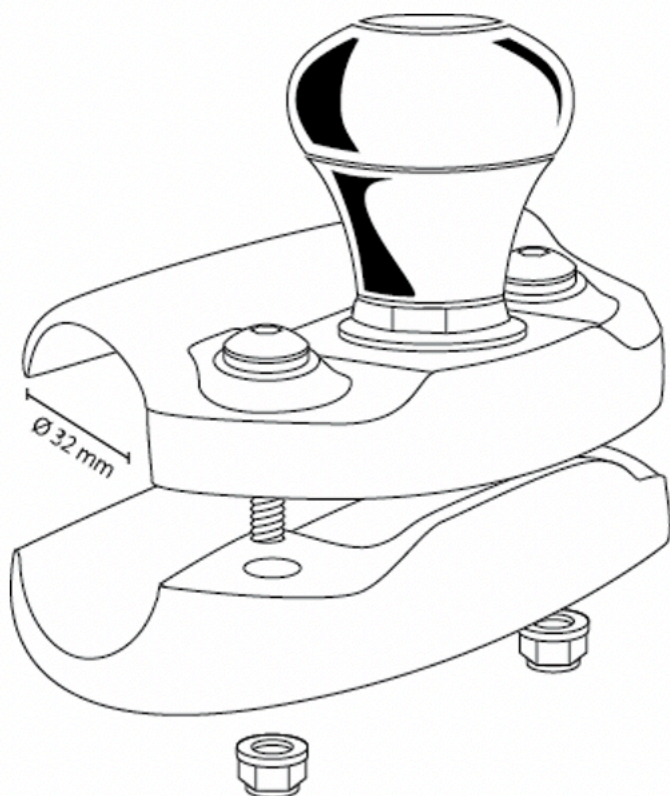

Art. No. 5010

AGROPA-UNIVERSAL

The all-rounder among the steering knobs can be fastened to any steering wheel rim regardless of the respective design. The extremely wide contact surface makes assembly a piece of cake. The operation area comprises the handicapped as well as the car and utility vehicle sector.