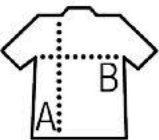

MEN'S ROUND NECK T-SHIRT

Quality

190 JERSEY - HEAVY JERSEY
100% semi-combed Ringspun cotton
Reinforcing tape on neck
Elastane rib collar

Style

CLASSIC
Short sleeves
Tubular

Size	XS*	S	M	L	XL	XXL	3XL**	4XL***	5XL***

64/48

70/50

72/53

74/56

76/59

78/62

80/65

82/68

84/71